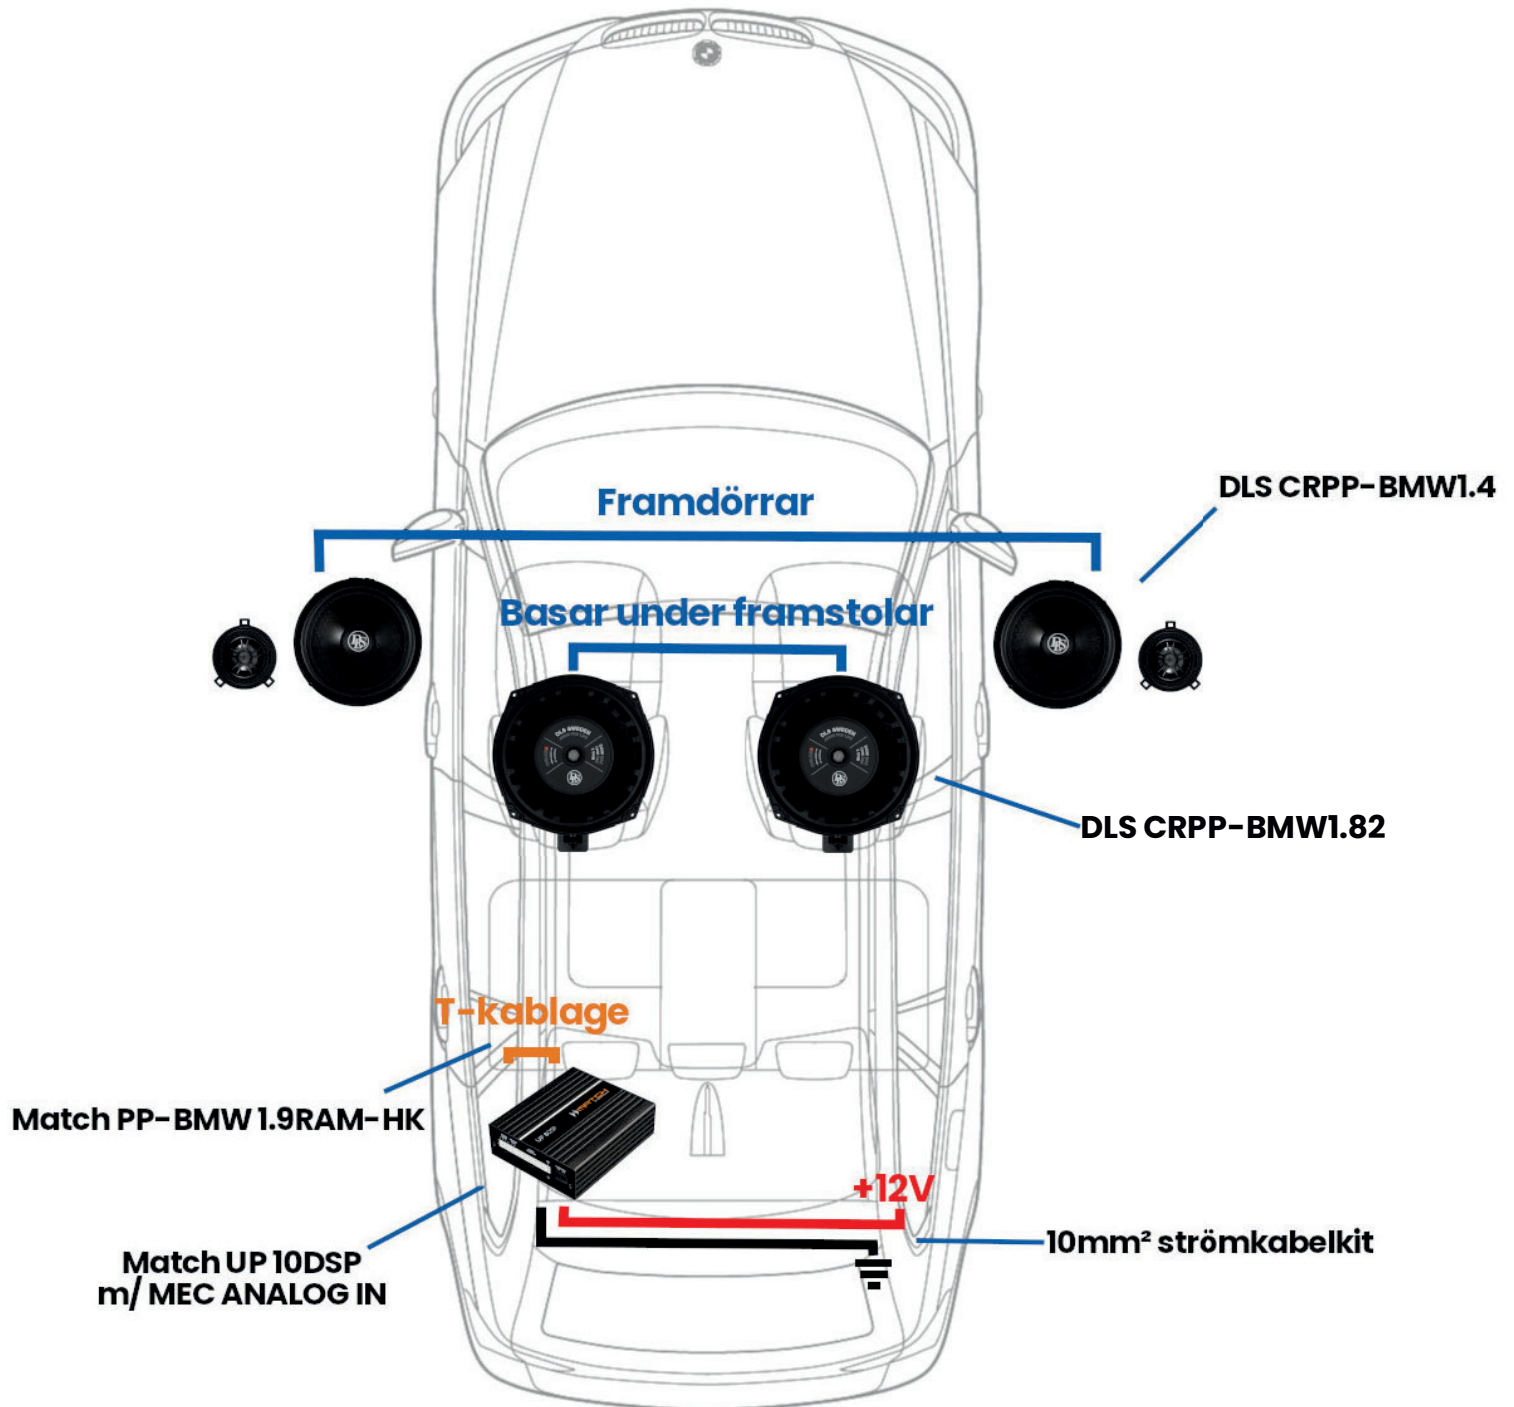

BMW Ljuduppgradering Level 3

CRUISE